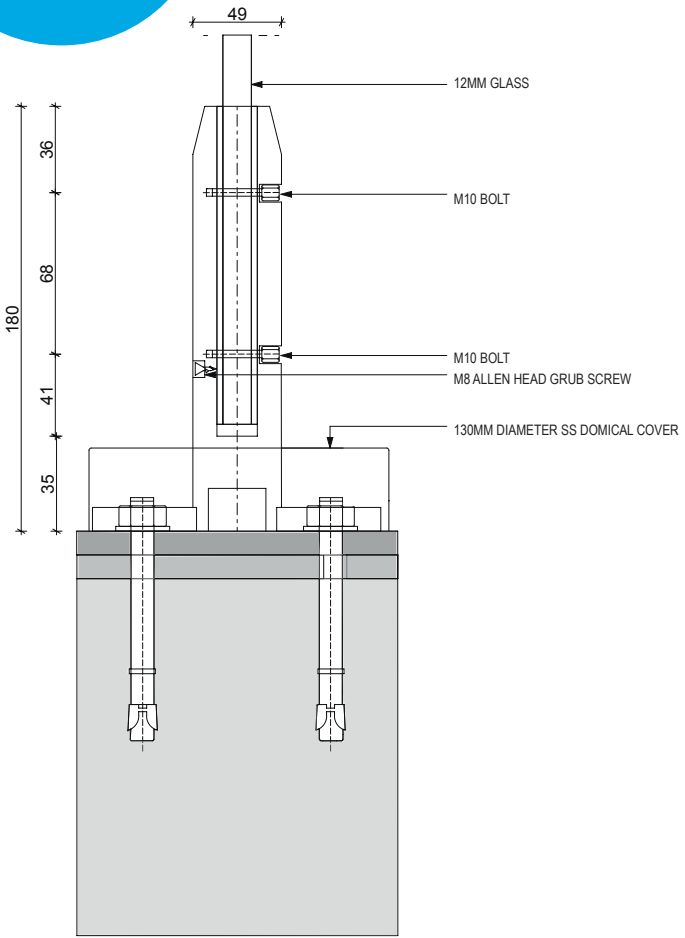

Classic Range Drilled Spigot

**SATIN FINISH
STAINLESS STEEL 316**

Advantages - Base Plated

- Can Be Bolted To Decking
- Flexibility Of Positioning
- Fully Adjustable To Ensure Precision & Accuracy Throughout The Job
- Designed For Easy Removal And Replacement Of Glass
- Free 29mm High Domical Cover Included

Order Code
C-SBP-S Base Plated Spigot

Information	Base Plated Spigot
Material	316 Stainless Steel
Finish	Satin Only
Length	180mm
Post Length	50mm
Tilt Adjustment Available	Yes
Domical Cover	Included