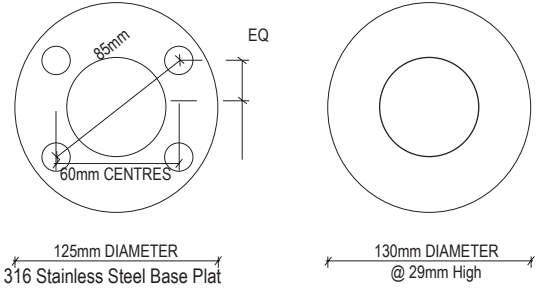

Classic Range Drilled Spigot

**SATIN FINISH
STAINLESS STEEL 316**

Advantages - Base Plated

- Can Be Bolted To Decking
- Flexibility Of Positioning
- Fully Adjustable To Ensure Precision & Accuracy Throughout The Job
- Designed For Easy Removal And Replacement Of Glass
- Free 29mm High Domical Cover Included

Order Code
C-SBP-S Base Plated Spigot

Information	Base Plated Spigot
Material	316 Stainless Steel
Finish	Satin Only
Length	180mm
Post Length	50mm
Tilt Adjustment Available	Yes
Domical Cover	Included